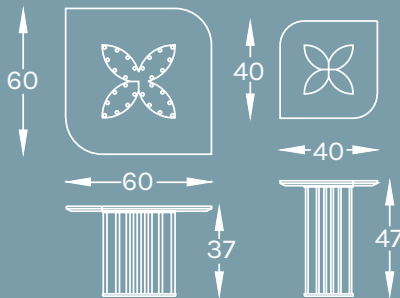

Naiad Coffee Table

Dimensions: 60x60x37cm

Top Marble: Rosso Levanto Marble, Verde Levanto Marble

Wood: Certified oak or Certified walnut

Base Solid Brass, Stainless steel

Naiad Side Table

Dimensions: 40x40x47cm

Top Marble: Rosso Levanto Marble, Verde Levanto Marble

Wood: Certified oak or Certified walnut

Base Solid Brass, Stainless steel

THE NAIADES COLLECTION

This collection features unique pieces of tables that aims to bring sensations to the individual space that inhabits it; through form, texture and reflections, rather than merely mimicking the natural forms. The everyday object becomes an individual piece of art to be looked at, to be touched, to be lived with.

Inspired by the myth of Narcissus, it depicts the sensation of a morning in a forest, the encounter with a water lily floating on the water.

The Naiades collection questions and explores the concept of self image : The double reflection: the emblematic relationship of the parts to the whole, the flower to its leaf, the leaf to the water in an abstract manner.

This ambiguous relationship of the brass leg and the solid plane of the table top, embrace the quality of the amphibious and lightness; whereas the reflections on the brass echoes the play of light on the water, celebrating a world of imagination that evoke curiosity.

www.na-az.com
hello@na-az.com

BASED IN ISTANBUL

NAAZ